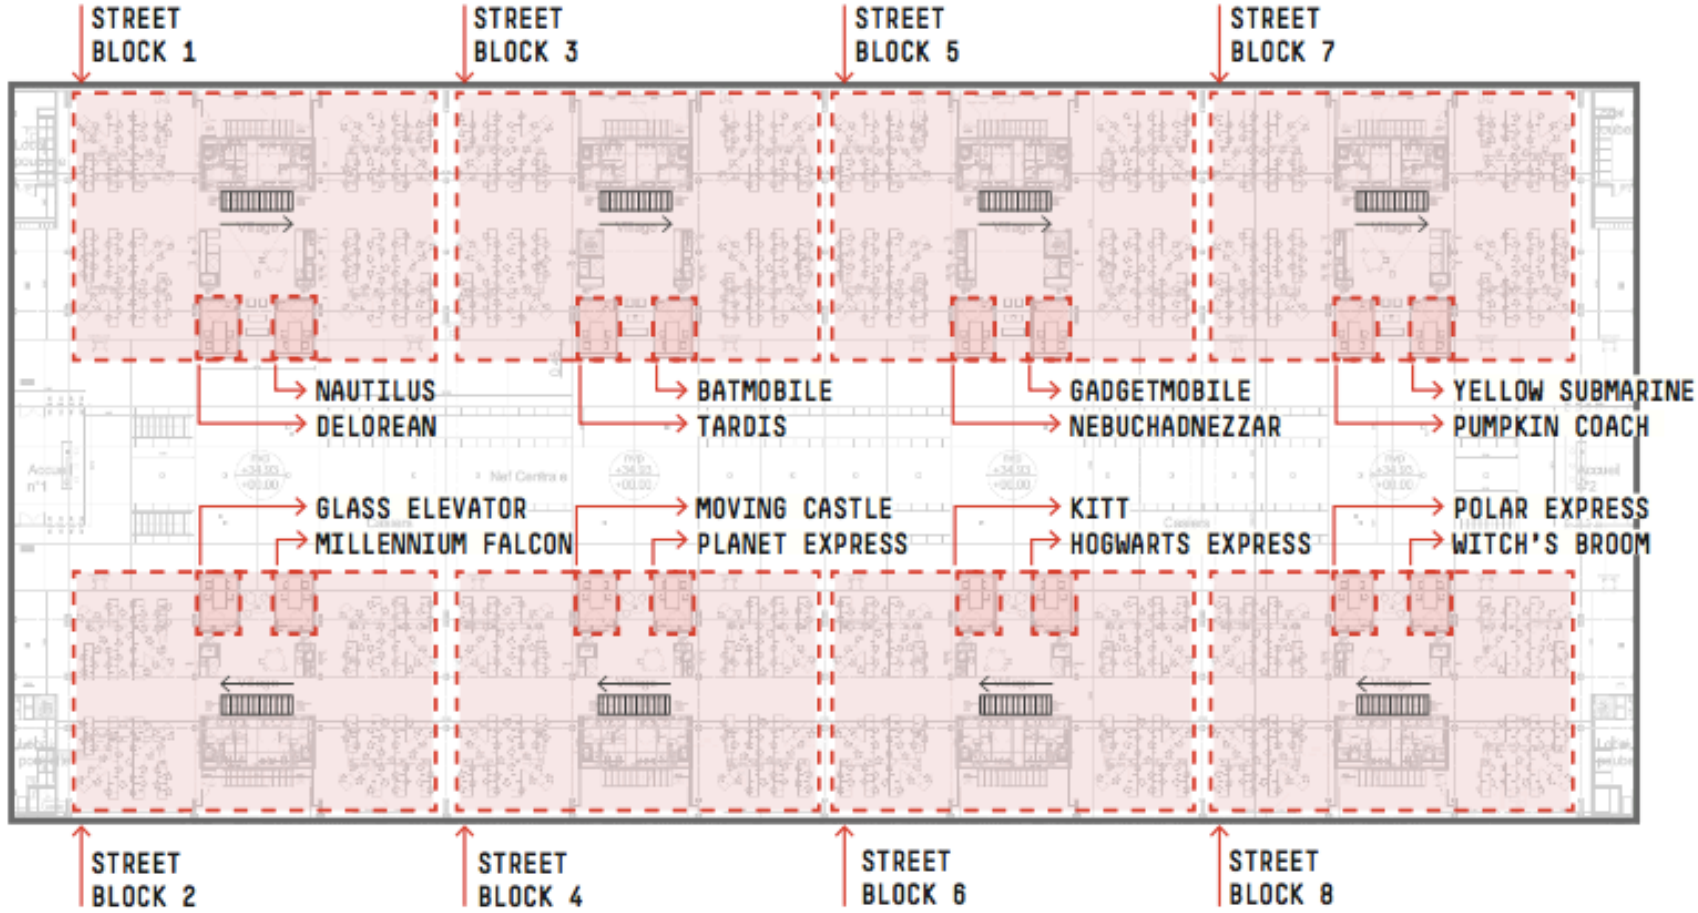

STATION F

MEETING ROOMS MAP

RIVER WEST

RIVER EAST

LAND WEST

LAND EAST

RIVER WEST

- 1 cargo ship studio
- 2 steamboat studio
- 3 junior stage
- 4 pirogue meeting room
- 5 catamaran meeting room
- 6 icebreaker meeting room
- 7 bateau mouche meeting room
- 8 canoe meeting room
- 9 surfboard meeting room
- 10 gondola meeting room
- 11 racing shell meeting room
- 12 ferry meeting room
- 13 hovercraft meeting room

LAND EAST

- 1 tramway meeting room
- 2 subway meeting room
- 3 unicycle meeting room
- 4 roller blade meeting room
- 5 snowmobile meeting room
- 6 tesla meeting room
- 7 fire truck meeting room
- 8 carriage meeting room
- 9 sleigh studio
- 10 vespa studio
- 11 creativity room

STATION F

SHARE CREATE CHILL

RIVER WEST

- 1 kitesurf studio
- 2 wakeboard studio
- 3 peniche studio
- 4 longship studio

RIVER EAST

- 1 kayak studio
- 2 raft studio

LAND WEST

- 1 tandem studio
- 2 bulldozer studio
- 3 jeep studio
- 4 schoolbus studio

LAND EAST

- 1 trolley studio
- 2 motorbike studio

STATION F

SHARE CREATE CHILL

STATION F

[SHARE](#)
[CREATE](#)
[CHILL](#)

STATION F

Decorative header with red vertical bars and a navigation menu: