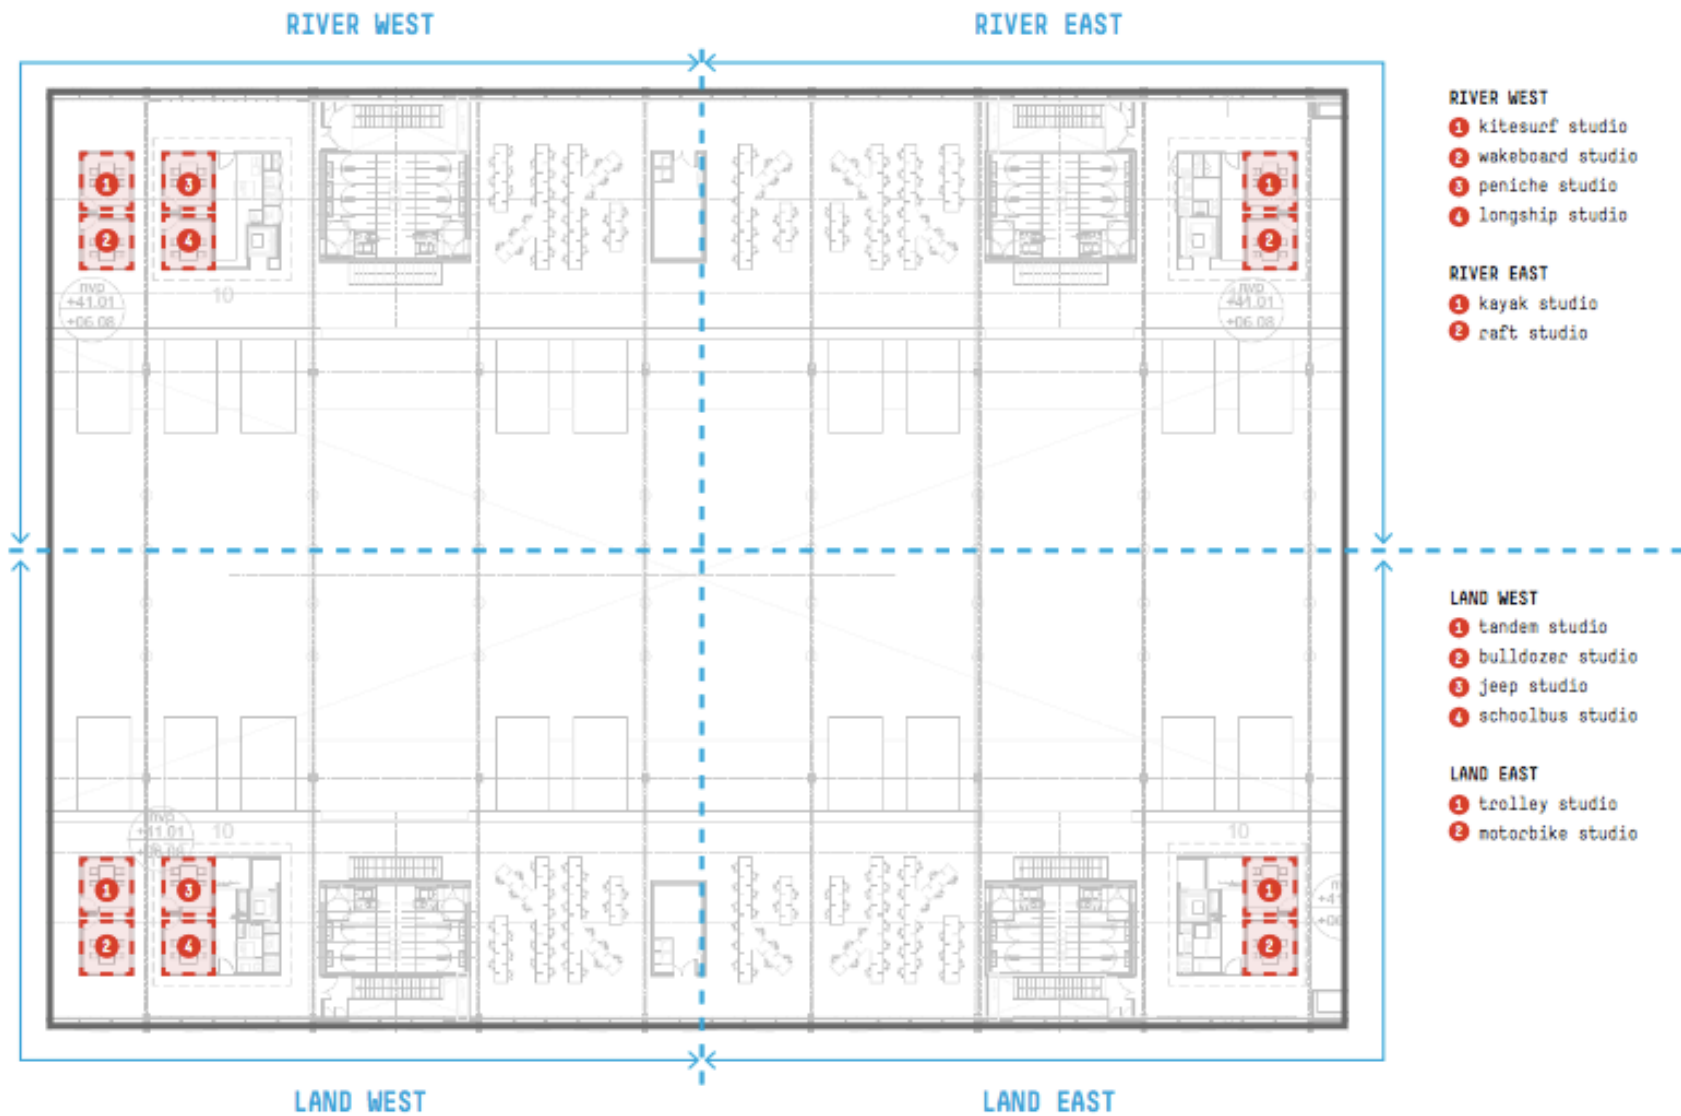

RIVER WEST

- 1 kitesurf studio
- 2 wakeboard studio
- 3 peniche studio
- 4 longship studio

RIVER EAST

- 1 kayak studio
- 2 raft studio

LAND WEST

- 1 tandem studio
- 2 bulldozer studio
- 3 jeep studio
- 4 schoolbus studio

LAND EAST

- 1 trolley studio
- 2 motorbike studio

STATION F