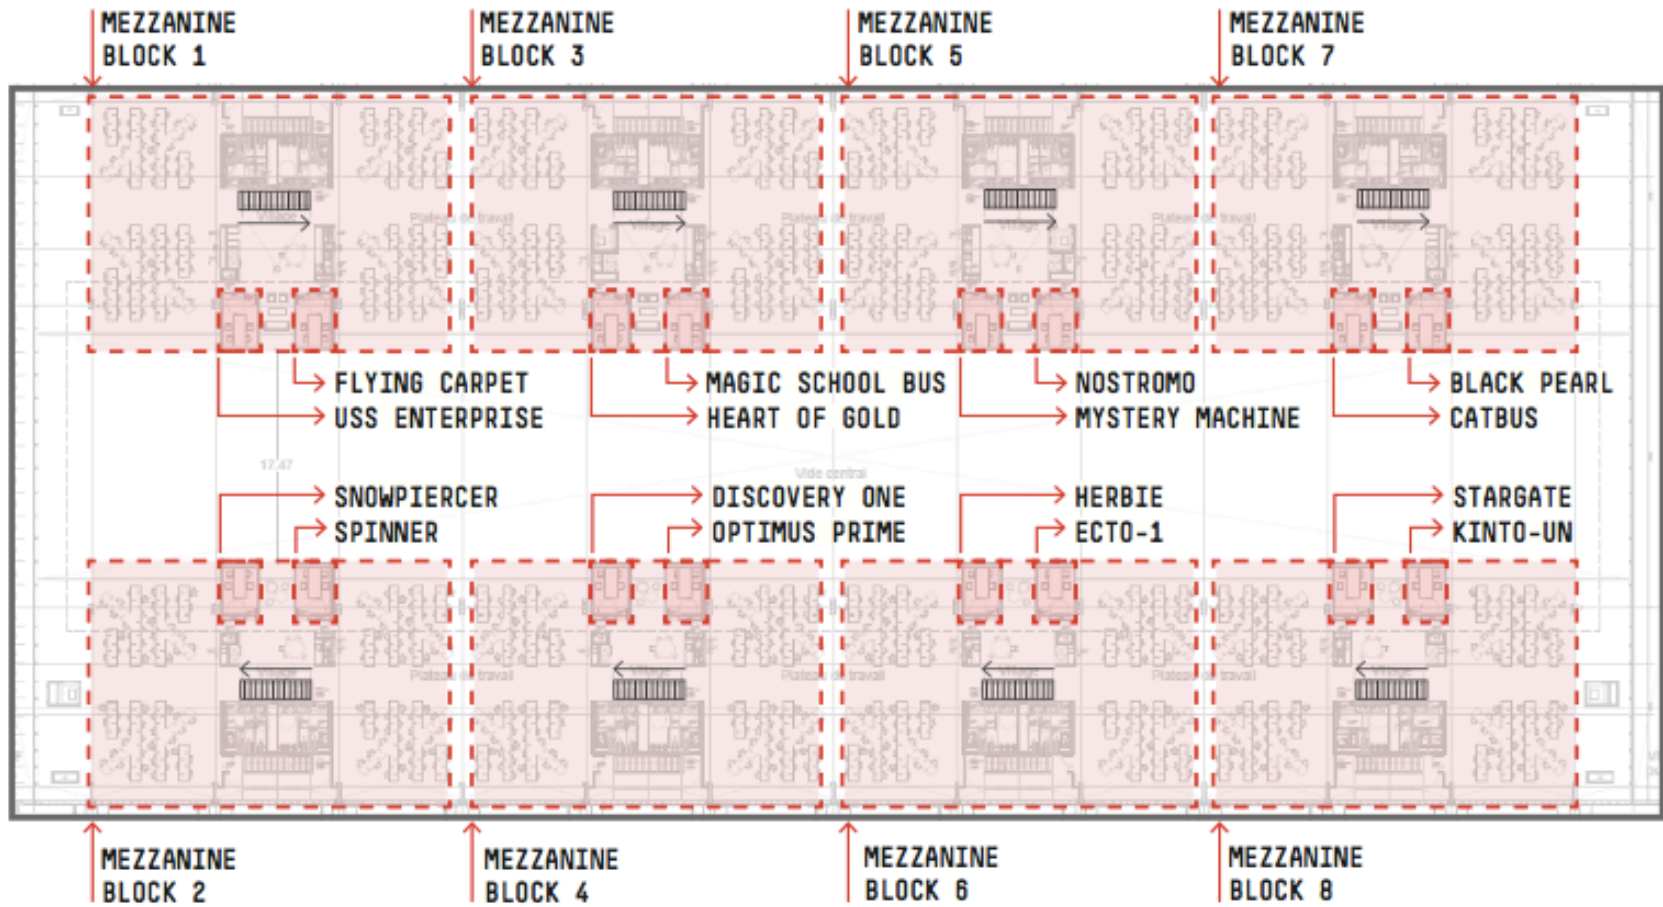

STATION F

MEETING ROOMS MAP

RIVER WEST

RIVER EAST

LAND WEST

LAND EAST

RIVER WEST

- 1 cargo ship studio
- 2 steamboat studio
- 3 junior stage
- 4 pirogue meeting room
- 5 catamaran meeting room
- 6 icebreaker meeting room
- 7 bateau mouche meeting room
- 8 canoe meeting room
- 9 surfboard meeting room
- 10 gondola meeting room
- 11 racing shell meeting room
- 12 ferry meeting room
- 13 hovercraft meeting room

STATION F

SHARE CREATE CHILL

RIVER WEST

- 1 kitesurf studio
- 2 wakeboard studio
- 3 peniche studio
- 4 longship studio

RIVER EAST

- 1 kayak studio
- 2 raft studio

LAND WEST

- 1 tandem studio
- 2 bulldozer studio
- 3 jeep studio
- 4 schoolbus studio

LAND EAST

- 1 trolley studio
- 2 motorbike studio

STATION F

SHARE CREATE CHILL

STATION F

[SHARE](#)
[CREATE](#)
[CHILL](#)

STATION F

Decorative header with red vertical bars and a navigation menu:

- SHARE
- CREATE
- CHILL

- Meeting rooms in the SHARE zone RIVER side have **aquatic vehicles names**.
- Meeting rooms in the SHARE zone LAND side have **land vehicles names**.
- Meeting rooms in the CREATE zone have **fictional vehicles names**.
- Don't forget: you can have **external guests** only in the meeting rooms located in the **SHARE Zone**.