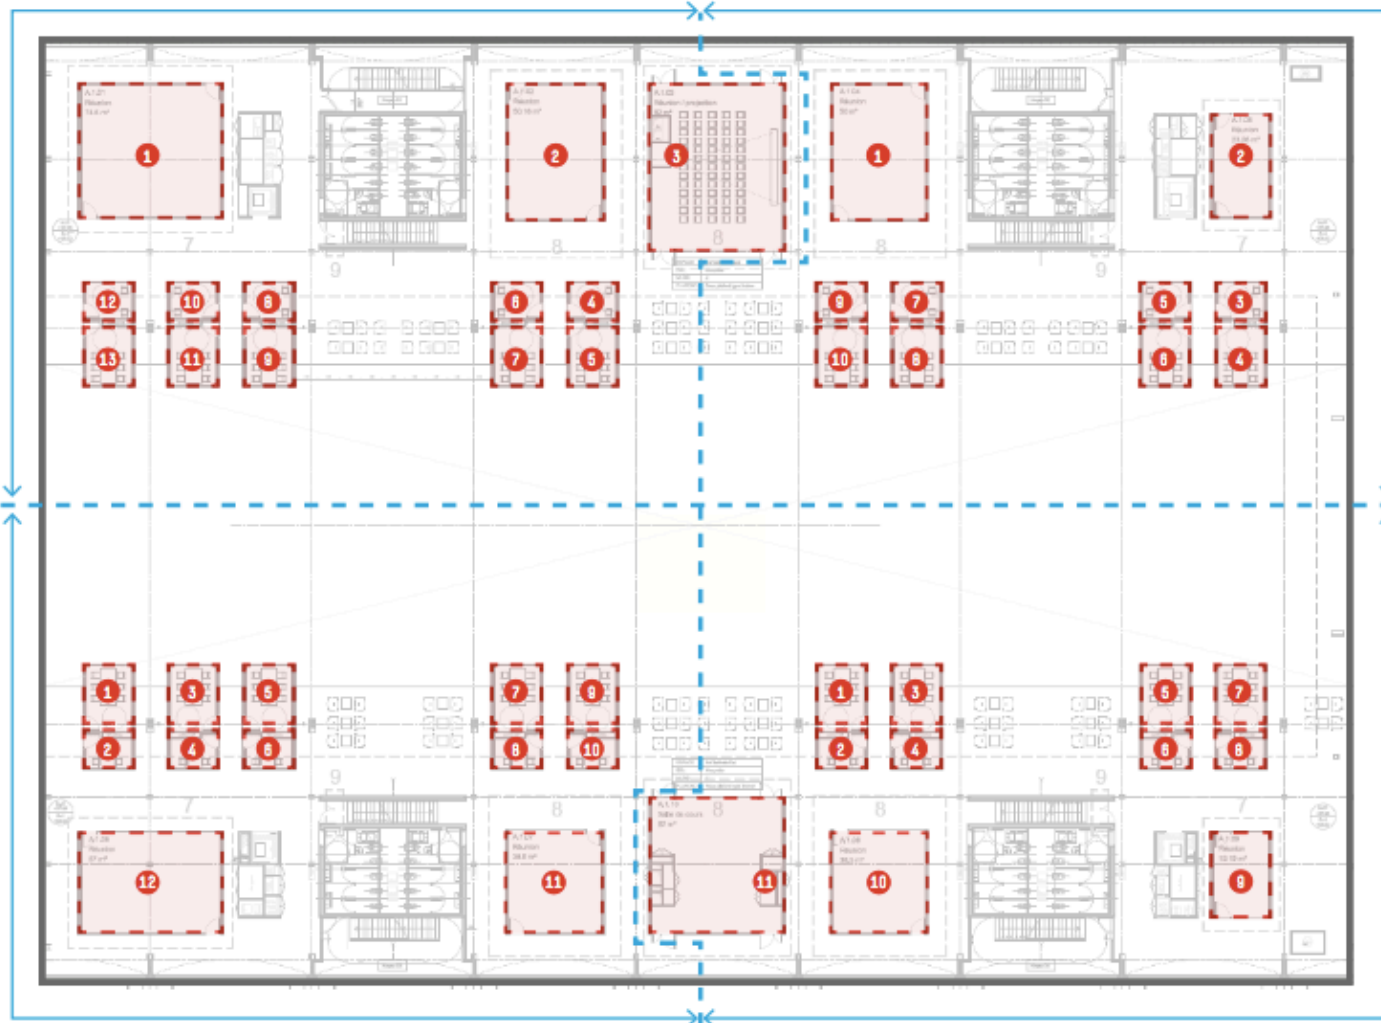

STATION F

MEETING ROOMS MAP

RIVER WEST

RIVER EAST

LAND WEST

LAND EAST

RIVER WEST

- 1 cargo ship studio
- 2 steamboat studio
- 3 junior stage
- 4 pirogue meeting room
- 5 catamaran meeting room
- 6 icebreaker meeting room
- 7 bateau mouche meeting room
- 8 canoe meeting room
- 9 surfboard meeting room
- 10 gondola meeting room
- 11 racing shell meeting room
- 12 ferry meeting room
- 13 hovercraft meeting room

RIVER EAST

- 1 hydroplane studio
- 2 frigate studio
- 3 lightvessel meeting room
- 4 water ski meeting room
- 5 submarine meeting room
- 6 sailboat meeting room
- 7 paddleboat meeting room
- 8 caravel meeting room
- 9 water scooter meeting room
- 10 lifeboat meeting room

LAND WEST

- 1 skateboard meeting room
- 2 tricycle meeting room
- 3 hoverboard meeting room
- 4 caravan meeting room
- 5 convertible meeting room
- 6 limousine meeting room
- 7 monster truck meeting room
- 8 rickshaw meeting room
- 9 minivan meeting room
- 10 bobsled meeting room
- 11 taxi studio
- 12 bmx studio